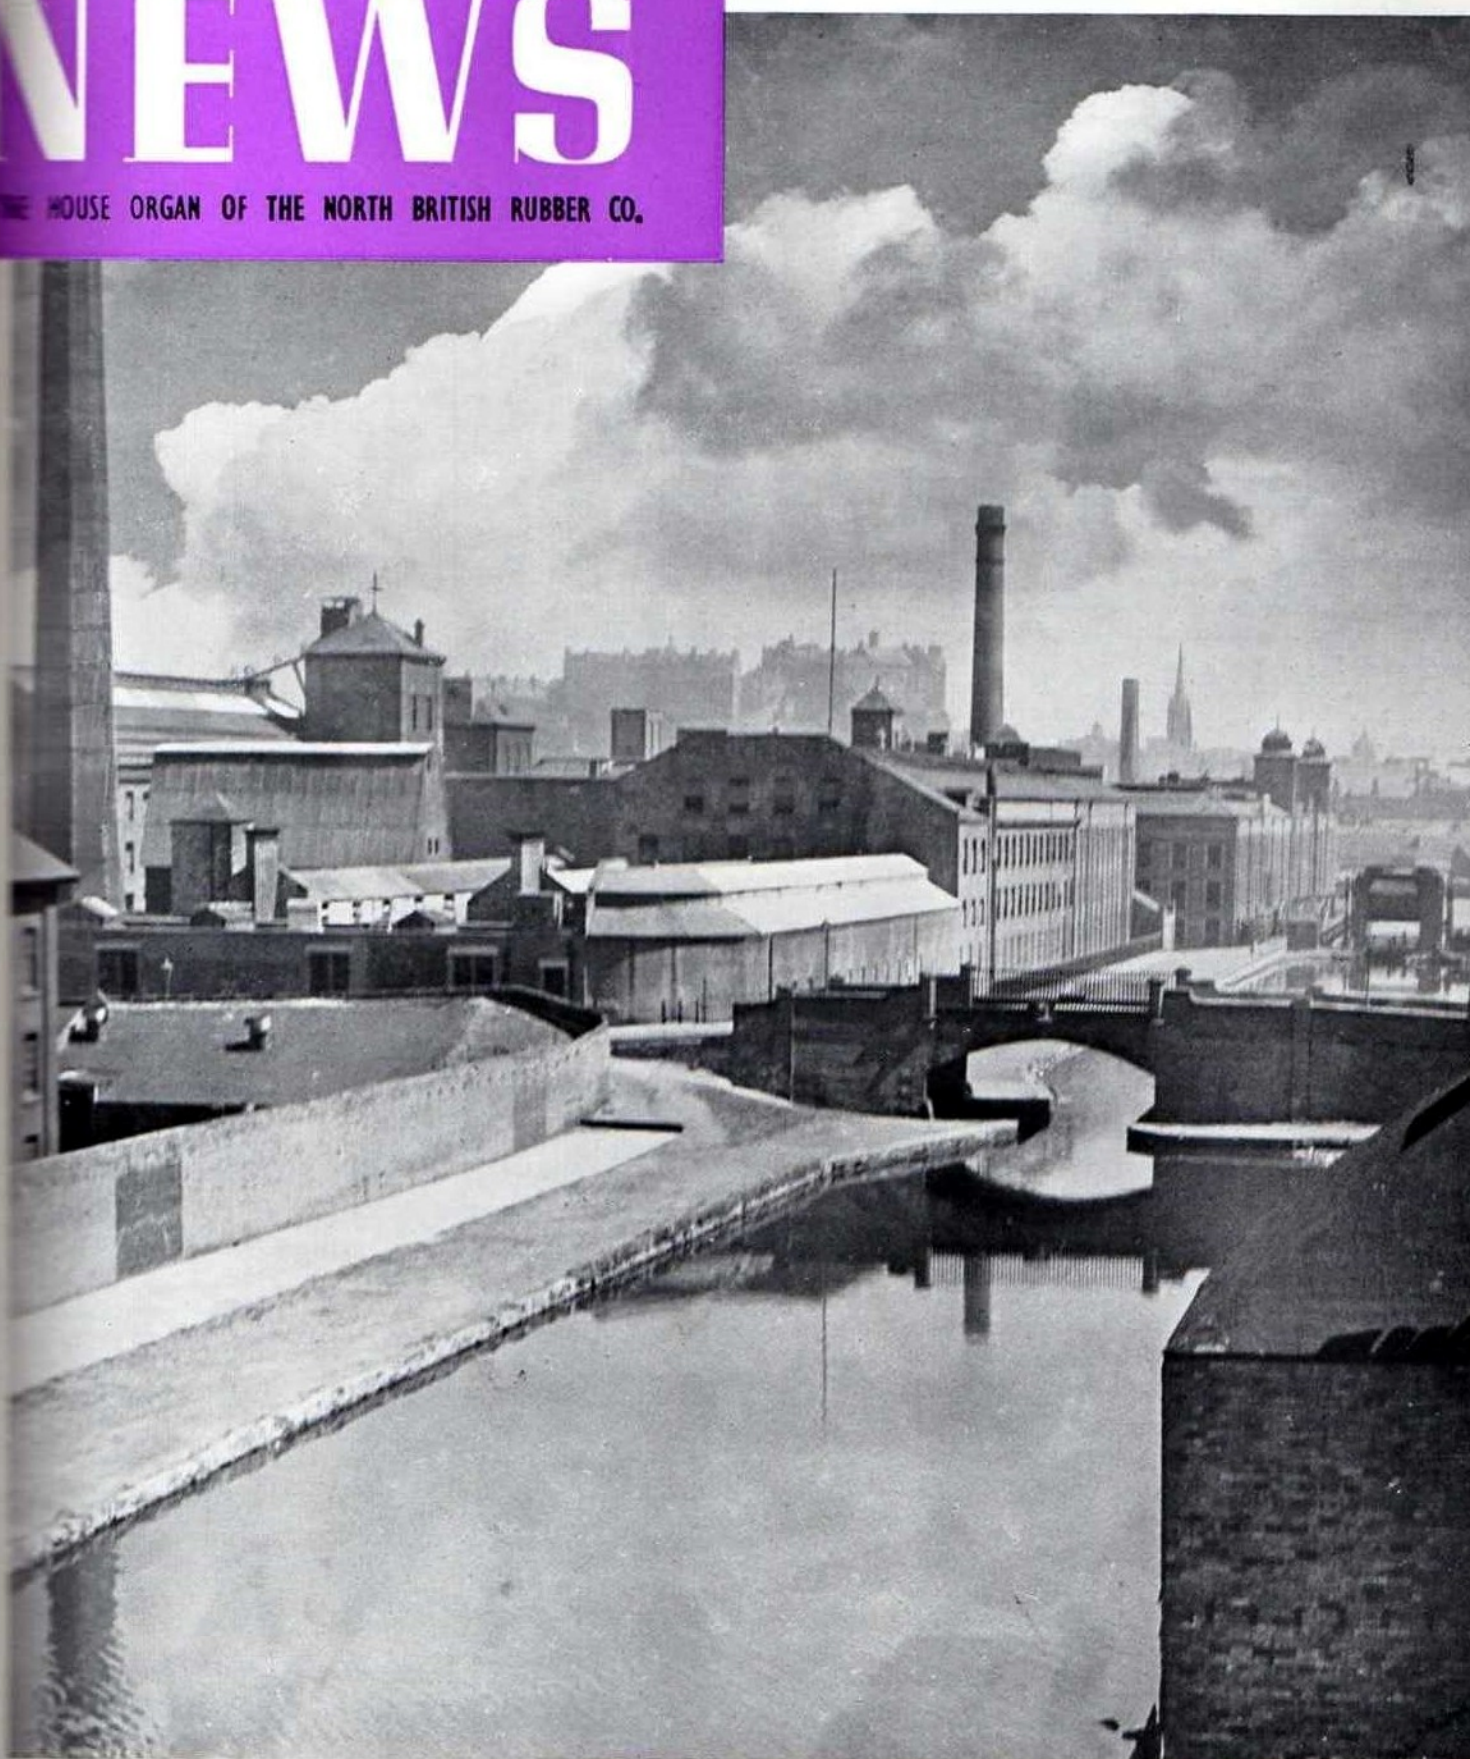

**NORTH BRITISH
NEWS**

THE HOUSE ORGAN OF THE NORTH BRITISH RUBBER CO.

A Good Holiday to all!

VOL. III No. 4

JULY 1950

Castle Mills, bordered by the Union Canal to the South, viewed from west of Viewforth. Edinburgh Castle is prominent in the background with the spires of Tolbooth Church and St. Giles Cathedral to the right